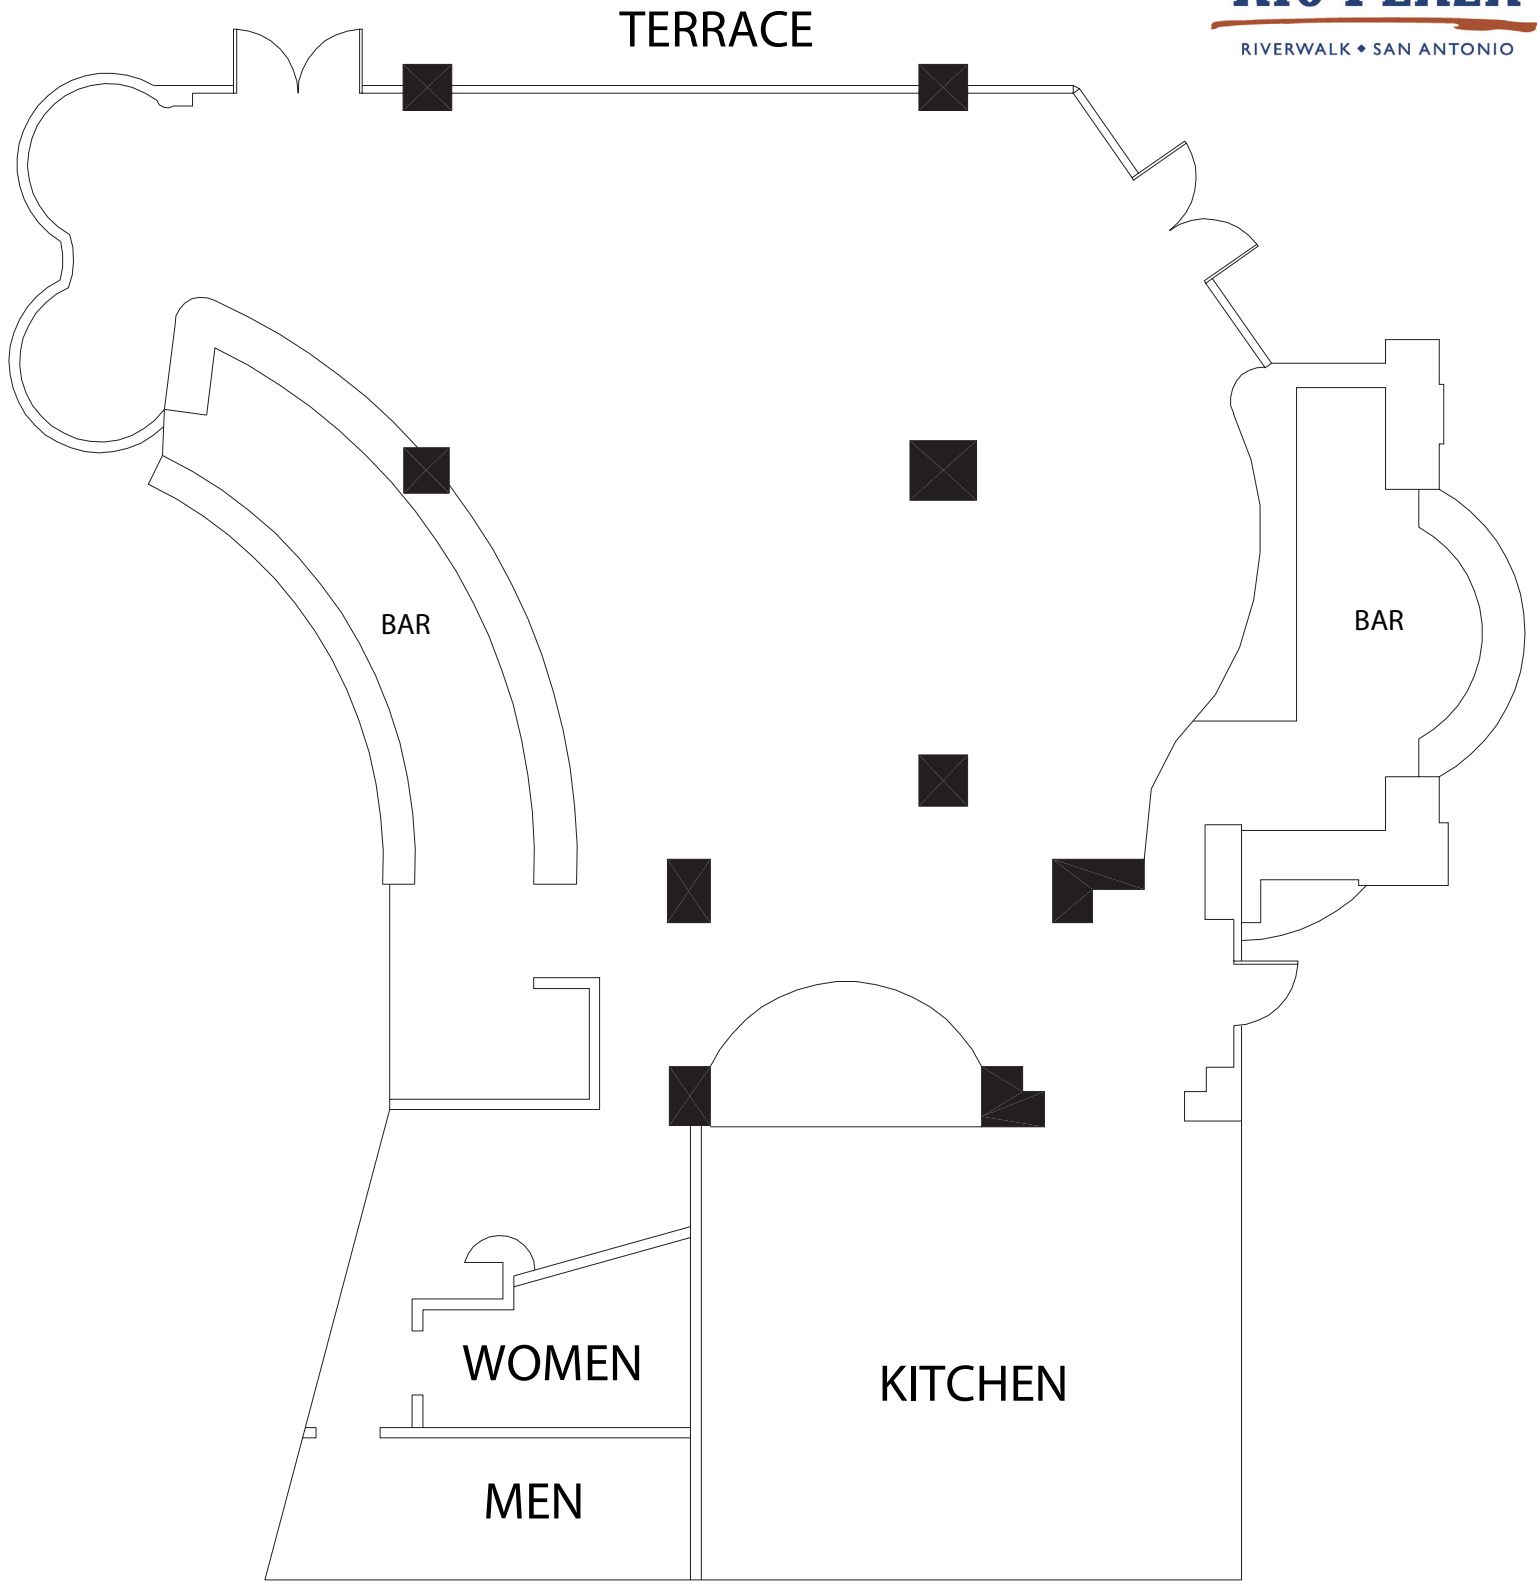

Rita's

Approximately 1343 Sq. Ft.