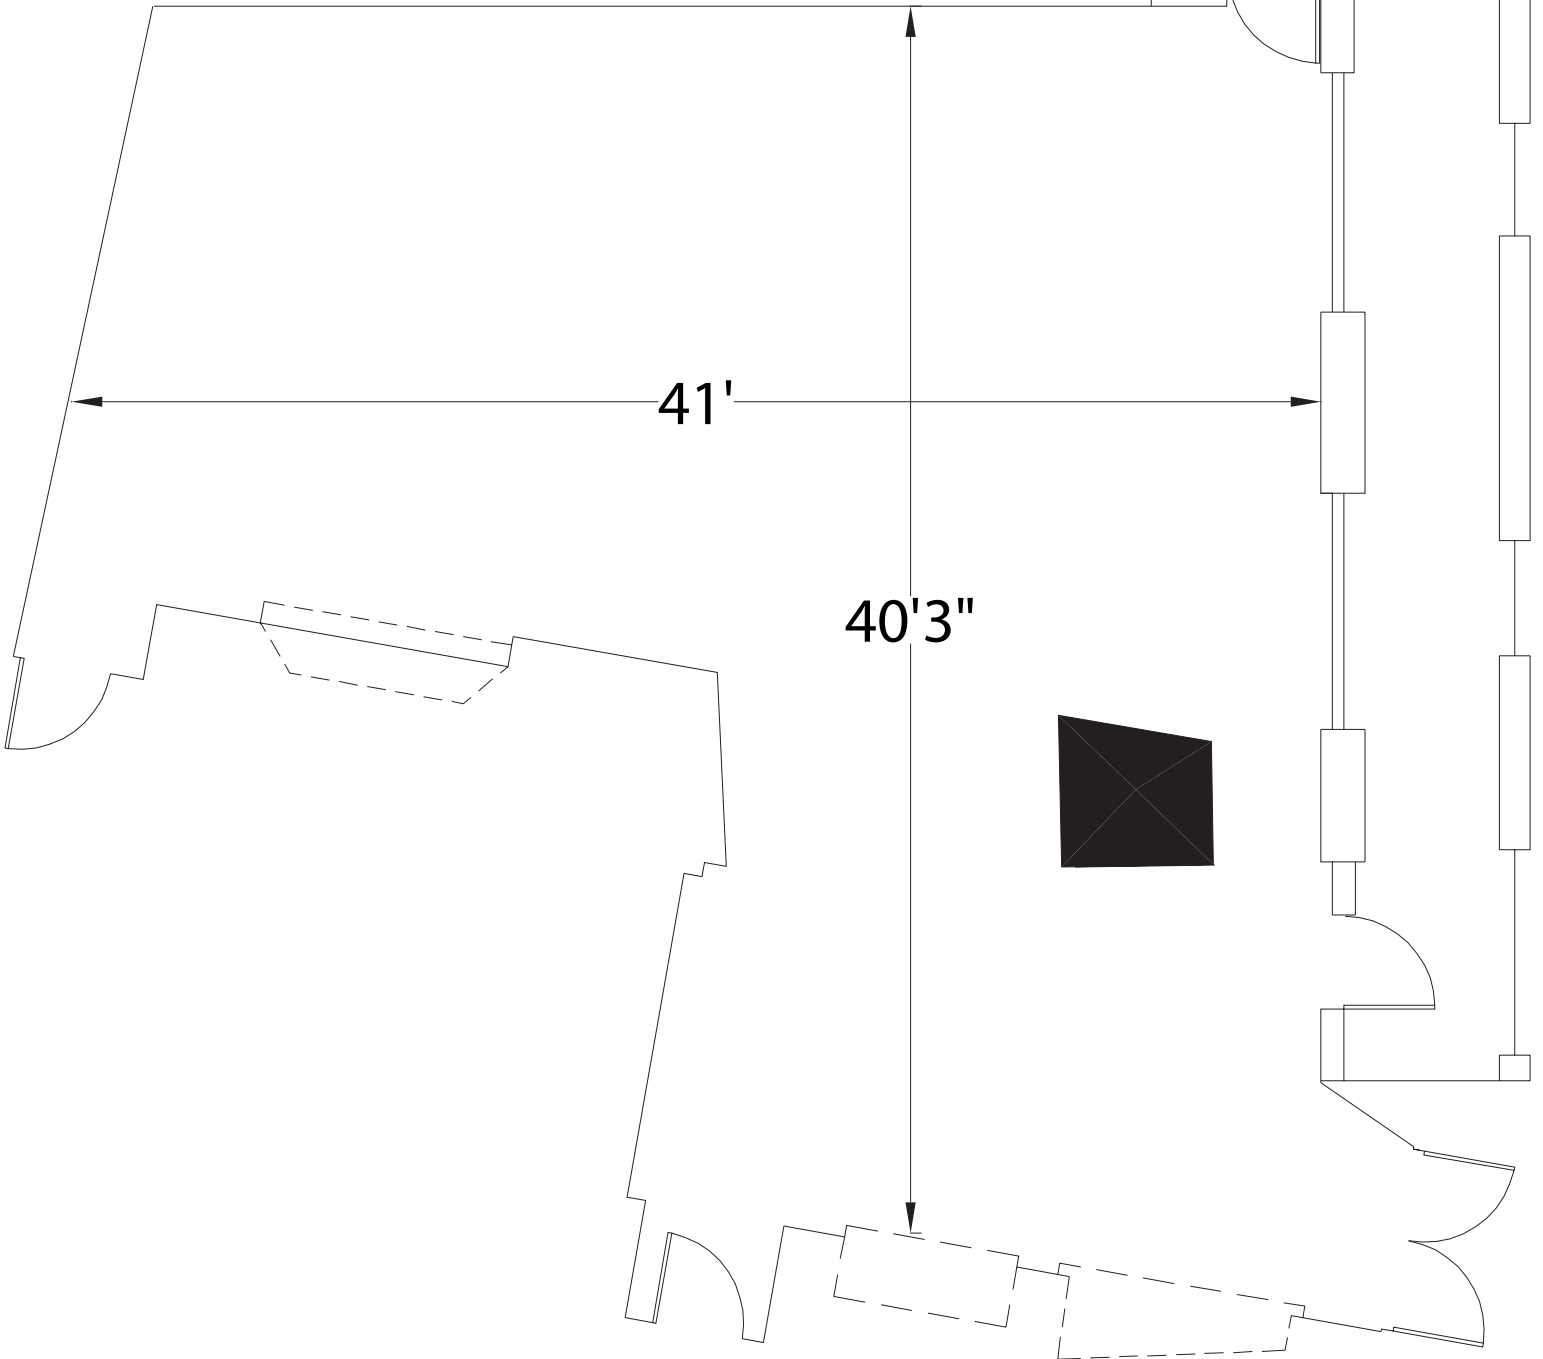

Rio Vista

TERRACE

Approximately 1187 Sq. Ft.